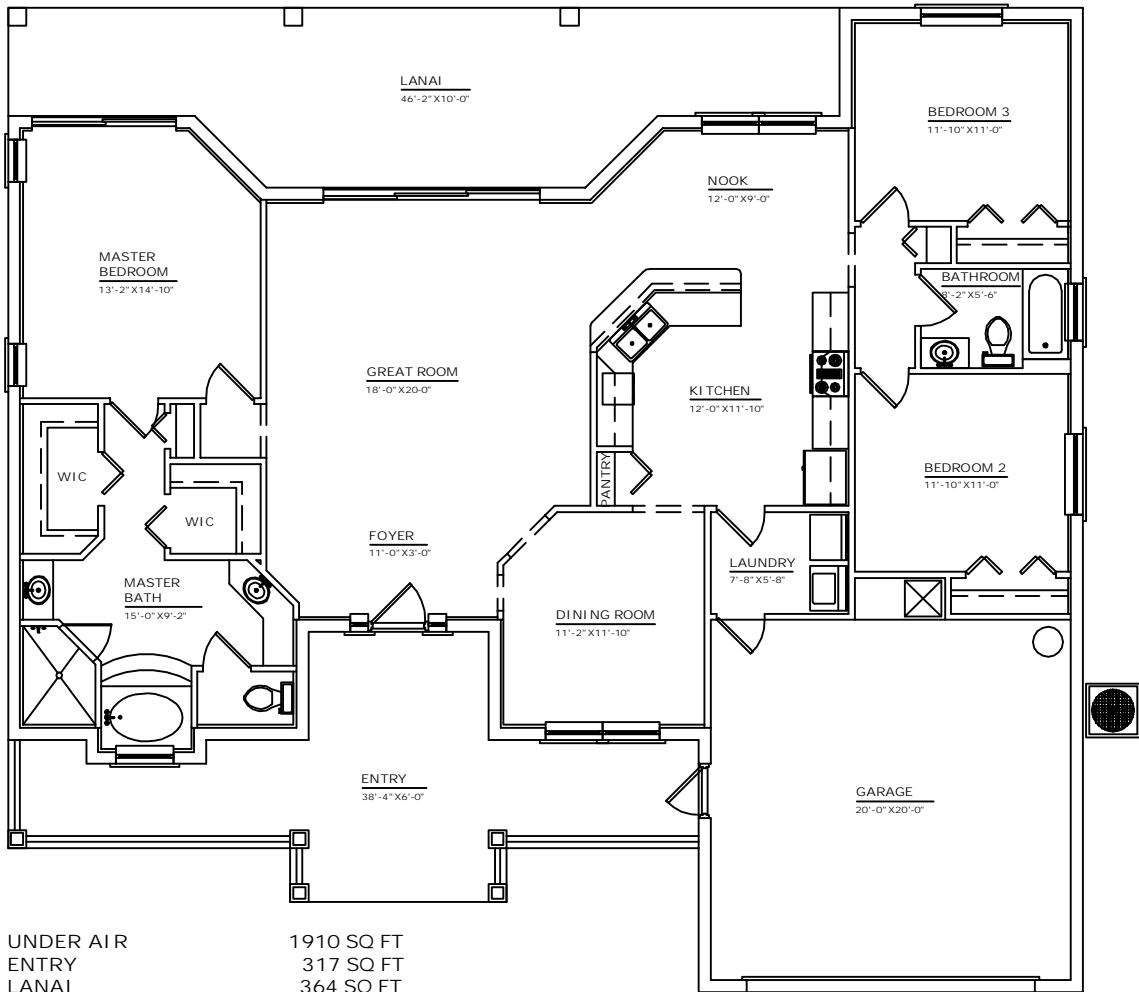

# THE PARROT BAY

UNDER AIR	1910 SQ FT
ENTRY	317 SQ FT
LANAI	364 SQ FT
GARAGE	400 SQ FT
<b>TOTAL UNDER ROOF</b>	<b>2991 SQ FT</b>

**STEVE FIELDS COMPANIES INC.**  
 Vero Beach (772) 794-3989 Palm Bay (321) 726-0028  
 Email us at [sfcoinc@bellsouth.net](mailto:sfcoinc@bellsouth.net)

THIS PLAN IS SUBJECT TO  
 ERRORS, CORRECTIONS,  
 OMISSION, OR CHANGES  
 WITHOUT NOTICE