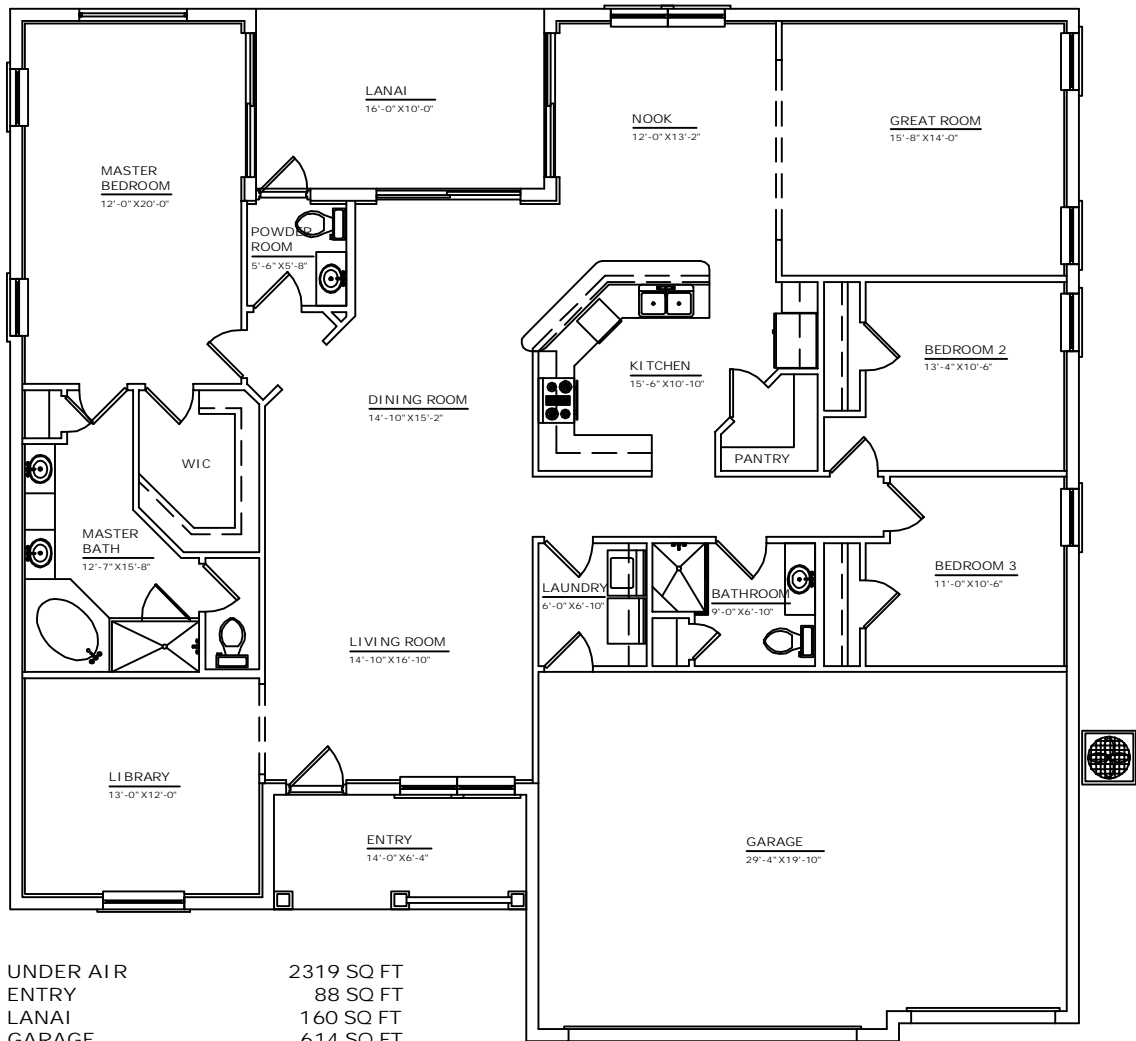

THE ORCHID BAY

UNDER AIR	2319 SQ FT
ENTRY	88 SQ FT
LANAI	160 SQ FT
GARAGE	614 SQ FT
TOTAL UNDER ROOF	3181 SQ FT

STEVE FIELDS COMPANIES INC.

Vero Beach (772) 794-3989 Palm Bay (321) 726-0028
Email us at sfoinc@bellsouth.net