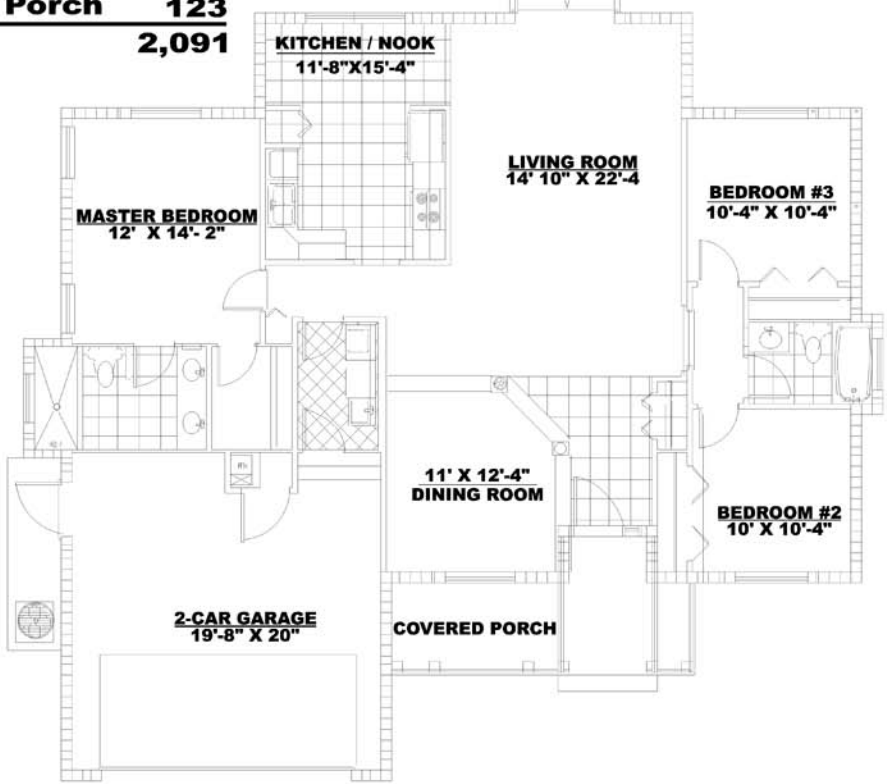

THE HAMPTON BAY

Living Area 1,540
Garage 428
Entry Porch 123
Total 2,091

STEVE FIELDS COMPANIES INC.

Vero Beach (772) 794-3989 Palm Bay (321) 726-0028

Email us at sfcoinc@bellsouth.net