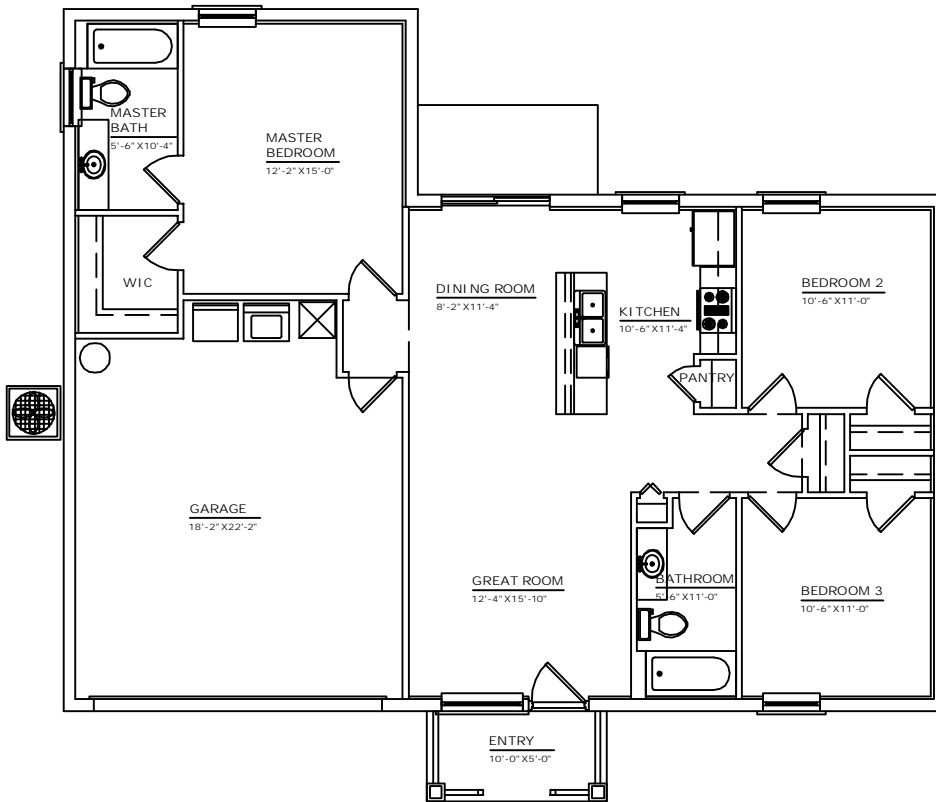

AD-1208

UNDER AIR	1208 SQ FT
ENTRY	50 SQ FT
GARAGE	399 SQ FT
TOTAL UNDER ROOF	1657 SQ FT

STEVE FIELDS COMPANIES INC.

Vero Beach (772) 794-3989 Palm Bay (321) 726-0028

Email us at sfcoinc@bellsouth.net