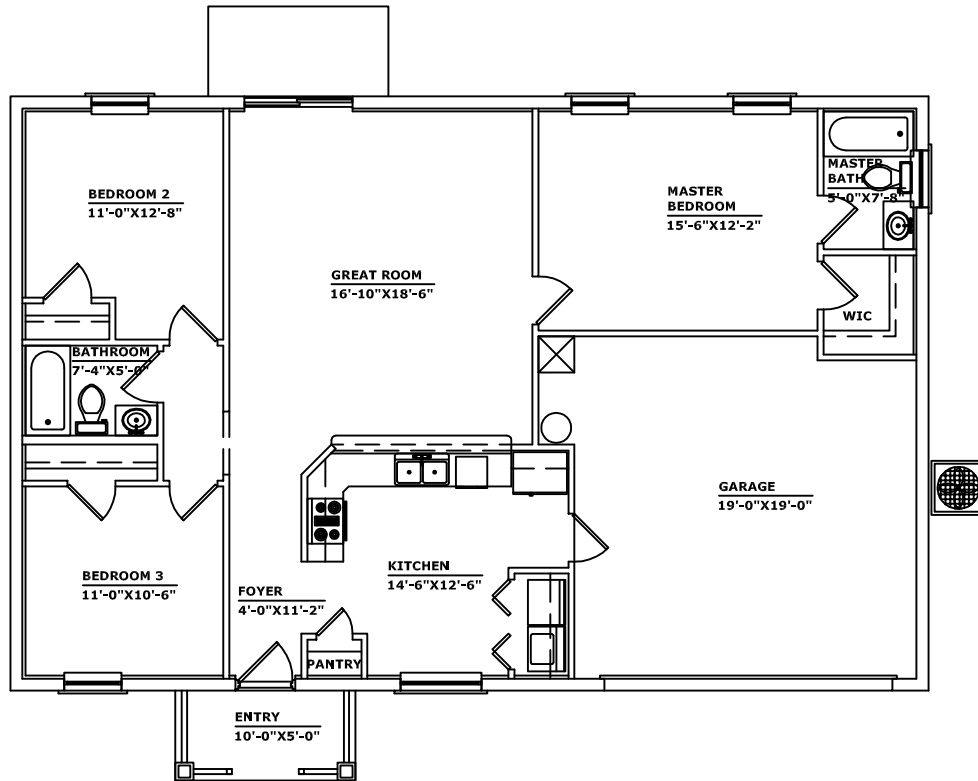

SAND DOLLAR

UNDER AIR	1292 SQ FT
ENTRY	50 SQ FT
GARAGE	390 SQ FT
TOTAL UNDER ROOF	1732 SQ FT

STEVE FIELDS COMPANIES INC.

Vero Beach (772) 794-3989 Palm Bay (321) 726-0028

Email us at sfoinc@bellsouth.net